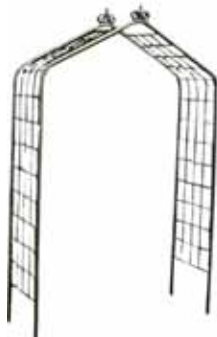

# FARMWELD - GARDEN ARCH PRICE LIST

For more information email sales@farmweld.com.au

\*Pricing applies to a maximum width of 2m & as 2 piece arch (join in top centre) unless otherwise specified

Please specify width, depth and colour when ordering

Round Arch

Classic Arch

Victorian Arch

## ROUND TOP & CLASSIC ARCHES

Any width up to 2m, Depth up to ...	Powder Coated*	Unpainted Silver/Galv
<b>Mesh Infill (100 x 150 x 5mm)</b>		
< 2m deep (3 hoops)	\$2890	\$1710
< 1.5m deep (3 hoops)	\$2600	\$1710
< 1m deep	\$1700	\$1110
< 750mm deep	\$1550	\$1110
< 500mm deep	\$1400	\$1110
<b>Trellis Infill (6mm solid steel rod)</b>		
< 2m deep (3 hoops)	\$2850	\$1670
< 1.5m deep (3 hoops)	\$2520	\$1630
< 1m deep	\$1700	\$1100
< 750mm deep	\$1530	\$1090
< 500mm deep	\$1340	\$1070

## CUSTOM ARCHES & PLANT SUPPORTS

	Powder Coated*	
<b>Beaumont House Freestanding Wall Trellis</b>		
3.6m wide. Consisting of 3 x steel trellis panels 1.2m wide, 2m tall, centre panel approx 200mm taller with bowed top. Includes 4 x 75x75mm steel posts with post caps. Powder coated. Other sizes POA	\$3580	
<b>Brigadoon Arch (wrought iron)</b>		
Black, wrought iron side panels. 1.2m wide x 500mm deep, 3 pieces	\$2070	
As above - up to 2m wide, 1 scroll per side	\$2470	