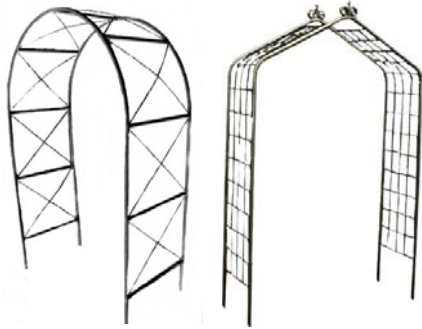

FARMWELD - GARDEN ARCH PRICE LIST

For more information email sales@farmweld.com.au

*Pricing applies to a maximum width of 2m & as 2 piece arch (join in top centre) unless otherwise specified

Please specify width, depth and colour when ordering

Round Arch

Classic Arch

Victorian Arch

ROUND TOP & CLASSIC ARCHES

Any width up to 2m, Depth up to ...	Powder Coated*	Unpainted Silver/Galv
Mesh Infill (100 x 150 x 5mm)		
< 2m deep (3 hoops)	\$3340	\$1820
< 1.5m deep (3 hoops)	\$2960	\$1820
< 1m deep	\$1880	\$1120
< 750mm deep	\$1690	\$1120
< 500mm deep	\$1500	\$1120
Trellis Infill (6mm solid steel rod)		
< 2m deep (3 hoops)	\$3250	\$1730
< 1.5m deep (3 hoops)	\$2830	\$1690
< 1m deep	\$1900	\$1140
< 750mm deep	\$1700	\$1120
< 500mm deep	\$1460	\$1110

VICTORIAN ARCH

Any width up to 2m, Depth up to ...	Powder Coated*	Unpainted Silver/Galv
Trellis Insert (6mm solid steel rod)		
< 2m deep (3 hoops)	\$3350	\$1830
< 1.5m deep (3 hoops)	\$2930	\$1790
< 1m deep	\$2000	\$1240
< 750mm deep	\$1800	\$1220
< 500mm deep	\$1590	\$1210
<i>Mesh infill POA.</i>		

CUSTOM ARCHES & PLANT SUPPORTS

	Powder Coated*	
Beaumont House Freestanding Wall Trellis		
3.6m wide. Consisting of 3 x steel trellis panels 1.2m wide, 2m tall, centre panel approx 200mm taller with bowed top. Includes 4 x 75x75mm steel posts with post caps. Powder coated. Other sizes POA	\$4020	
Brigadoon Arch (wrought iron)		
Black, wrought iron side panels. 1.2m wide x 500mm deep, 3 pieces	\$2030	
As above - up to 2m wide, 1 scroll per side	\$2460	