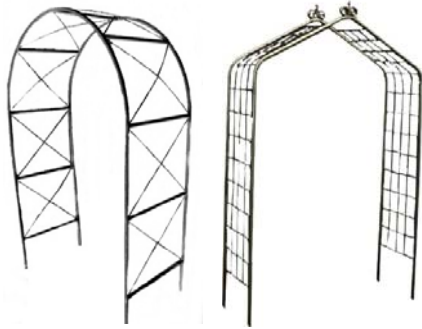

Please specify width, depth and colour when ordering

Round Arch

Classic Arch

Victorian Arch

### ROUND TOP & CLASSIC ARCHES

| Any width up to 2m, Depth up to ...         | Powder Coated* | Unpainted Silver/Galv |
|---|----------------|-----------------------|
| <b>Mesh Infill (100 x 150 x 5mm)</b>        |                |                       |
| < 2m deep (3 hoops)                         | \$3000         | \$1820                |
| < 1.5m deep (3 hoops)                       | \$2700         | \$1820                |
| < 1m deep                                   | \$1770         | \$1180                |
| < 750mm deep                                | \$1620         | \$1180                |
| < 500mm deep                                | \$1470         | \$1180                |
| <b>Trellis Infill (6mm solid steel rod)</b> |                |                       |
| < 2m deep (3 hoops)                         | \$2910         | \$1730                |
| < 1.5m deep (3 hoops)                       | \$2580         | \$1690                |
| < 1m deep                                   | \$1730         | \$1140                |
| < 750mm deep                                | \$1570         | \$1120                |
| < 500mm deep                                | \$1380         | \$1110                |