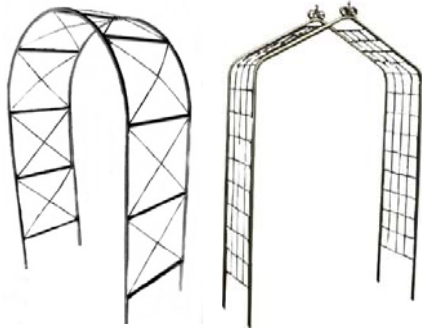

FARMWELD - GARDEN ARCH PRICE LIST

For more information email sales@farmweld.com.au

*Pricing applies to a maximum width of 2m & as 2 piece arch (join in top centre) unless otherwise specified

Please specify width, depth and colour when ordering

Round Arch

Classic Arch

Victorian Arch

ROUND TOP & CLASSIC ARCHES

Any width up to 2m, Depth up to ...	Powder Coated*	Unpainted Silver/Galv
Mesh Infill (100 x 150 x 5mm)		
< 2m deep (3 hoops)	\$3780	\$1890
< 1.5m deep (3 hoops)	\$3310	\$1890
< 1m deep	\$2210	\$1260
< 750mm deep	\$1970	\$1260
< 500mm deep	Powder Co	\$1260
Trellis Infill (6mm solid steel rod)		
< 2m deep (3 hoops)	\$3690	\$1800
< 1.5m deep (3 hoops)	\$3180	\$1760
< 1m deep	\$2130	\$1180
< 750mm deep	\$1880	\$1170
< 500mm deep	\$1630	\$1150

VICTORIAN ARCH

Any width up to 2m, Depth up to ...	Powder Coated*	Unpainted Silver/Galv
Trellis Insert (6mm solid steel rod)		
< 2m deep (3 hoops)	\$3790	\$1900
< 1.5m deep (3 hoops)	\$3280	\$1860
< 1m deep	\$2230	\$1280
< 750mm deep	\$1980	\$1270
< 500mm deep	\$1730	\$1250
<i>Mesh infill POA.</i>		

CUSTOM ARCHES & PLANT SUPPORTS

	Powder Coated*	
Beaumont House Freestanding Wall Trellis		
3.6m wide. Consisting of 3 x steel trellis panels 1.2m wide, 2m tall, centre panel approx 200mm taller with bowed top. Includes 4 x 75x75mm steel posts with post caps. Powder coated. Other sizes POA	\$4160	
Brigadoon Arch (wrought iron)		
Black, wrought iron side panels. 1.2m wide x 500mm deep, 3 pieces	\$2100	
As above - up to 2m wide, 1 scroll per side	\$2550	